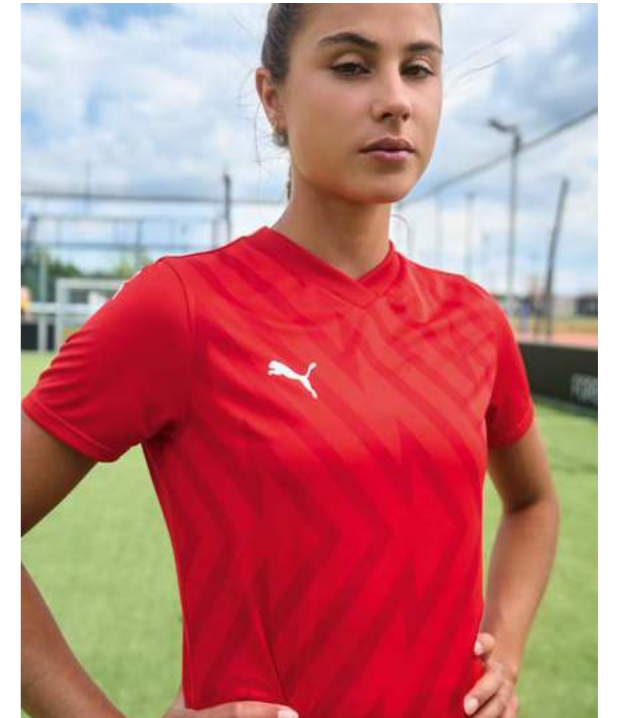

01

705754 teamGOAL Shorts Wmns

XS-XXL CHF 26.00*

Regular Fit • dryCELL • 100% recyceltes Polyester
Mesh-Einsätze an der Seite, elastischer Bund mit Zugband

01 PUMA Red-PUMA White • 02 Electric Blue Lemonade-PUMA White • 03 PUMA Black-PUMA White • 04 PUMA White-PUMA Black • 05 Sport Green-PUMA White • 06 PUMA Navy-PUMA White • 18 Team Light Blue-PUMA White • 60 Fresh Mint-PUMA Black • 61 Sun Stream-PUMA Black

Januar 2024 - 2025

703441 teamLIGA Socks Core

1-5 CHF 11.00*

Regular Fit • 78% Polyester, 18% Baumwolle, 4% Elastan
Strickrichtung zur Front, Fersen- und Zehenbereich aus Baumwolle für mehr Komfort, Knöchelverstärkung für mehr Stabilität

01 PUMA Red-PUMA White • 02 Electric Blue Lemonade-PUMA White • 03 PUMA Black-PUMA White • 04 PUMA White-PUMA Black • 05 Pepper Green-PUMA White • 06 Peacoat-PUMA White • 50 Team Light Blue-PUMA White • 60 Fresh Mint-PUMA Black • 61 Sun Stream-PUMA Black

2023 - 2025